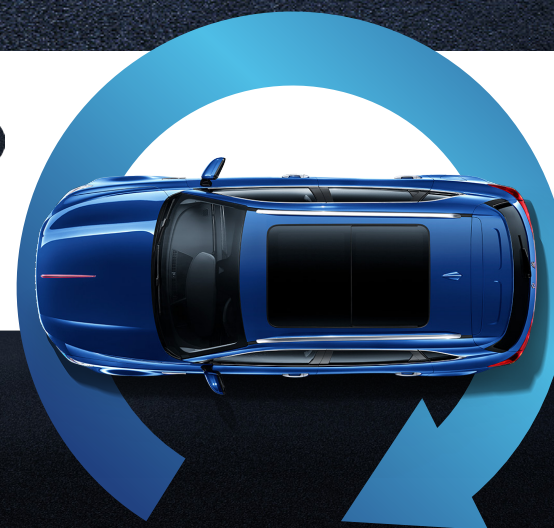

صورة بانورامية 360 درجة

تعرض الشاشة صورة بانورامية لجعل ركن السيارة أكثر أماناً وفعالية.

360°